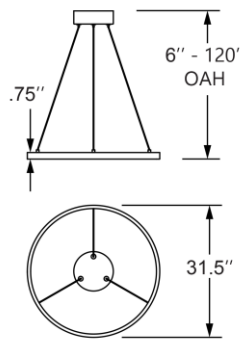

FIXTURE	BACKPLATE / CANOPY
Length:	Length
Width:	Width:
Diameter 31.5"	Diameter: 12.75"
Height: .75"	Height: 1.25"
Extension:	
Overall Height: 6-120"	

TECHNICAL SPECIFICATIONS

SPECIFICATIONS

Frame Material: Steel	
Diffuser Material: N/A	
Lamping Type: SSL (Dedicated LED)	Jbox: Standard
Lamping Base: SSL	Lamp Wattage: 42 W
Lamp Quantity: 1	Total Wattage: 42 W
Voltage: 120-277v	Lamps Included: Yes

Additional Notes:

10 feet of aircraft cable; Custom Finish 60 Piece Minimum Order Quantity; Optional Color Tempature 60 Piece Minimum Order Quantity

Project Name: _____

Location: _____

Type: _____

Quantity: _____

Notes: _____

LINE DRAWING

IES FILE

In addition to Access Lighting's purchase and warranty terms and conditions, by signing below or placing an order, you agree that you are authorized to bind the entity placing any order and acknowledge the following: All of sizes and measurements are approximate and all images are for illustrative purposes only. In the event of an inconsistency, the "Product Measurements" section controls. There also may be slight differences in the colors and designs compared to the displayed and printed images.